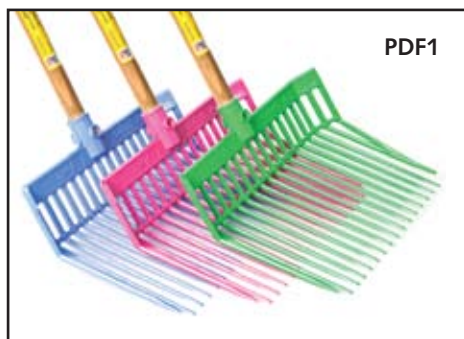

PDF1BERRYBLUE DuraFork

PDF1HOTPINK DuraFork

PDF1LIMEGREEN DuraFork

PDF1LIMEGREEN

DT6BERRYBLUE

DuraTote Tote Box

- Made from high density polyethylene
- Keeps grooming supplies organized
- Compartments hold brushes, creams and sprays
- Handle features holes to hold picks and tools
- Also available in black, blue, burgundy, green, navy, purple, red and teal

DT6BERRYBLUE DuraTote Tote Box

DT6HOTPINK DuraTote Tote Box

DT6LIMEGREEN DuraTote Tote Box

740YELLOW

740LIMEGREEN

740PURPLE

1 Quart Screw-On Base

- Made of high impact polystyrene
- Fits #690 1 quart screw-on jar
- Available in 3 new colors: Limegreen, Purple and Yellow

740PURPLE 1 Quart Screw-On Base

740YELLOW 1 Quart Screw-On Base

740LIMEGREEN 1 Quart Screw-On Base

740 shown with 690 screw-on jar

PSB70

DT6

A full line of hot color items are available

PDF1