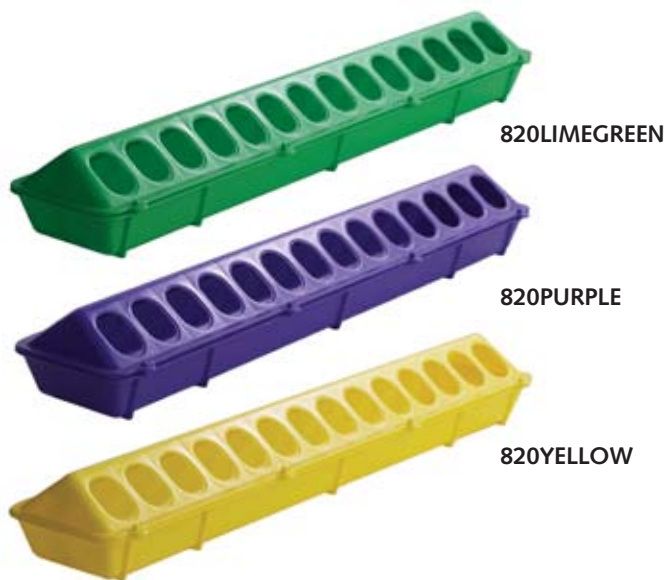

# OUR HOT COLORS ARE EXPANDING!

820LIMEGREEN

820PURPLE

820YELLOW

## 20" Plastic Flip Top Feeder

- Made of durable, heavy-duty polyethylene
- Snap-in hinge ensures long lasting use
- Available in 3 new colors: limegreen, purple and yellow

**820LIMEGREEN** 20" Plastic Flip Top Feeder  
**820PURPLE** 20" Plastic Flip Top Feeder  
**820YELLOW** 20" Plastic Flip Top Feeder

## 1 Gallon Screw-On Base

- Made of heavy-duty polyethylene
- Fits 1 gallon plastic jar #666
- Available in 3 new colors: limegreen, purple and yellow

**750LIMEGREEN** 1 Gallon Screw-On Base  
**750PURPLE** 1 Gallon Screw-On Base  
**750YELLOW** 1 Gallon Screw-On Base

## 1 Gallon Nesting Base

- Made of heavy-duty polyethylene
- Lug design makes attachment easy
- Low profile enhances stability
- Fits 1 gallon plastic jar #680
- Available in 3 new colors: limegreen, purple and yellow