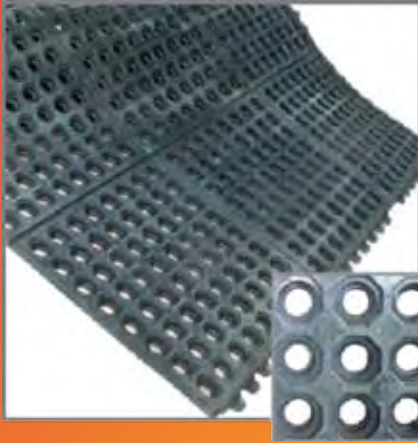

TRAILERS/TRUCKS/ATV

DOORWAYS

*Little Giant® has all your flooring needs covered!
Great for home, work, farm or personal use. We
carry a full line of Pre-Cut Rubber Utility Mats,
Rolled Rubber Mats and VersaPad™ options.*

PRE-CUT RUBBER UTILITY MATS

Trak-Safe Interlocking Mat

Applications

- Work areas
- Door entrances
- Wash down areas for bikes, ATV's, etc

Features

- Interlocking edges
- Large open design
- Soft, yet durable
- Raised pimples on underside
- Made from recycled rubber and natural rubber

Benefits

- Can cover large areas without movement
- Exceptional drainage characteristics
- Allows water and debris to fall through
- Provides cushion effect under foot

Item #	Mat Size (L x W x H)	Weight
RMIL3636	36" x 36" x 0.59"	15.85

VersaPad™

Applications

- Kennel Flooring
- Greenhouse benching
- Paver installation
- Turf landscaping
- Slope protection

Features

- Interlocking edges
- Non-porous surface - will not harbor bacteria
- Moisture and waste dry fast
- Made from polypropylene