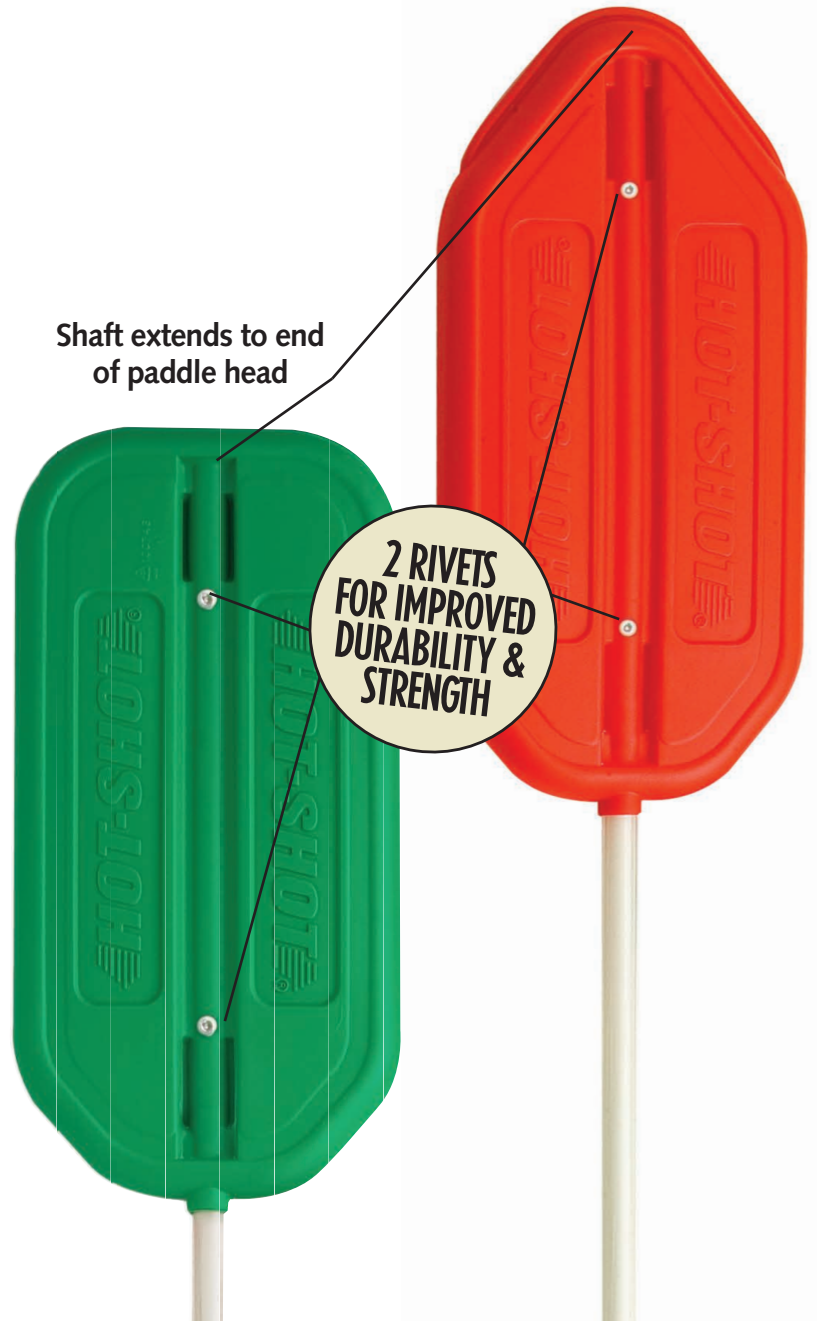

SORTING PADDLES

- Now includes 2 rivets that secure paddle head to shaft
- Vinyl coated shaft extends to the end of the paddle head
- Quality golf-style grip for comfort
- Animals respond to the sounds of BB's inside the paddle
- Available in 2 lengths 42" and 48"

ORDERING INFORMATION

Item #	Description	Pack Size	UPC	Master UPC	Item Dims. L x W x H (inches)	Carton Dims. L x W x H (inches)	Carton Wt. Lbs.	Cubic Ft.
PAD42B	42" BLUE PADDLE	6	731141001570	20731141001574	42 X 6.25 X 1.125	49 x 7 x 6.25	7.66	1.24
PAD42G	42" GREEN PADDLE	6	731141001587	20731141001581	42 X 6.25 X 1.125	49 x 7 x 6.25	7.66	1.24
PAD42R	42" RED PADDLE	6	731141001563	20731141001567	42 X 6.25 X 1.125	49 x 7 x 6.25	7.66	1.24
PAD48B	48" BLUE PADDLE	6	731141001600	20731141001604	48 X 6.25 X 1.125	49 x 7 x 6.25	8.16	1.24
PAD48G	48" GREEN PADDLE	6	731141001617	20731141001611	48 X 6.25 X 1.125	49 x 7 x 6.25	8.16	1.24
PAD48R	48" RED PADDLE	6	731141001594	20731141001598	48 X 6.25 X 1.125	49 x 7 x 6.25	8.16	1.24
PAD42VR	42" RED PADDLE V TIP	6	731141501513	20731141501517	42 x 6.25 x 1.125	49 x 7 x 6.25	7.50	1.24
PAD48VR	48" RED PADDLE V TIP	6	731141501483	20731141501487	48 X 6.25 X 1.125	49 x 7 x 6.25	7.75	1.24