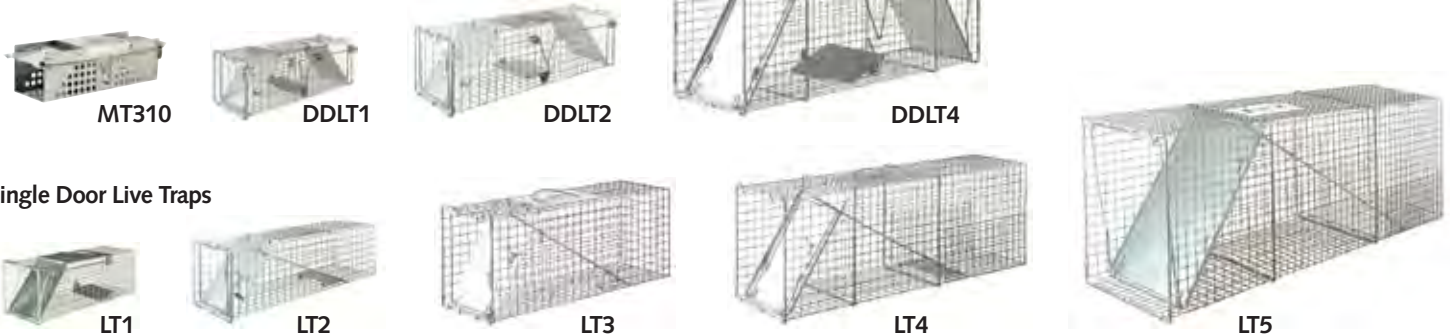

LIVE TRAPS

- New attractive packaging for improved product presentation
- No assembly, ready to use
- Easy to bait and set
- Spring loaded door
- Protected handle for transporting
- Easy release mechanism
- Heavy galvanized wire mesh with steel reinforcement

Double Door Live Traps

Single Door Live Traps

ORDERING INFORMATION

Item #	Description	Pack Size	UPC	Item Dims. L x W x H (inches)	Carton Dims. L x W x H (inches)	Carton Wt. Lbs.	Cubic Ft.
LT1	LIVE ANIMAL TRAP	1	084369011105	18 x 6 x 6	7.5 x 7.5 x 18.75	3.77	0.61
LT2	LIVE ANIMAL TRAP	1	084369011204	24 x 7 x 7	7.875 x 8.375 x 25.5	5.11	0.97
LT3	LIVE ANIMAL TRAP	1	084369011303	24.25 x 10.125 x 8.25	9.0625 x 11.1875 x 24.625	6.5	1.44
LT4	LIVE ANIMAL TRAP	1	084369011402	32.125 x 10.375 x 12.25	11.25 x 13.25 x 32.875	11.17	2.84
LT5	LIVE ANIMAL TRAP	1	084369096089	42.25 x 16.25 x 16.25	17.25 x 17.25 x 43	21.1	7.4
MT310	DOUBLE DOOR LIVE ANIMAL TRAP	1	084369096072	10.25 x 3.75 x 3	11 x 3.5 x 4.25	1.13	0.9
DDLT1	DOUBLE DOOR LIVE ANIMAL TRAP	1	084369096515	18.75 x 7 x 6.5	7.375 x 7.25 x 19.5	4.92	0.6
DDLT2	DOUBLE DOOR LIVE ANIMAL TRAP	1	084369096522	24 x 7 x 7	8.875 x 8.25 x 25.5	6.68	1.08
DDLT4	DOUBLE DOOR LIVE ANIMAL TRAP	1	084369096539	36.5 x 10.25 x 12.75	11.75 x 13.25 x 37.25	15.05	3.36

SINGLE DOOR LIVE TRAPS

LT1

Ideal for rats, weasels, red and flying squirrels, chipmunks and other similar sized animals

LT2

Ideal for squirrels, chipmunks, rabbits, muskrats, mink and other similar sized animals

DOUBLE DOOR LIVE TRAPS

MT310

Ideal for mice, moles, shrews and other similar sizes animals

DDLT1

Ideal for rats, weasels, red and flying squirrels, chipmunks and other similar sized animals

DDLT2

Ideal for squirrels, chipmunks, rabbits, muskrats, mink and other similar sized animals