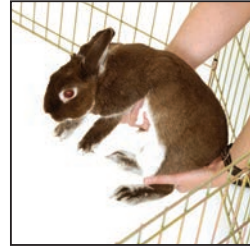

EXERCISE PEN

KEEPS PETS SAFE WHILE THEY PLAY

5
HEIGHTS

- Easy set-up – simply unfold
- Folds flat for storage & travel
- Rounded corners on all panels
- Corrosion free gold zinc coating

Use For
a Variety
of Pets

100427
48" Exercise Pen-Gold
58.4 x 58.4 x 48

153218
42" Exercise Pen-Gold
58.4 x 58.4 x 42

100410
36" Exercise Pen - Gold
58.4 x 58.4 x 36

100441
30" Exercise Pen - Gold
58.4 x 58.4 x 30

100403
24" Exercise Pen - Gold
58.4 x 58.4 x 24

- Easy set-up – simply unfold
- Folds flat for storage & travel
- Rounded corners on all panels
- Corrosion free gold zinc coating

Can be attached to a
Pet Lodge™ Wire Crate.
Crate is sold separately.

5
HEIGHTS