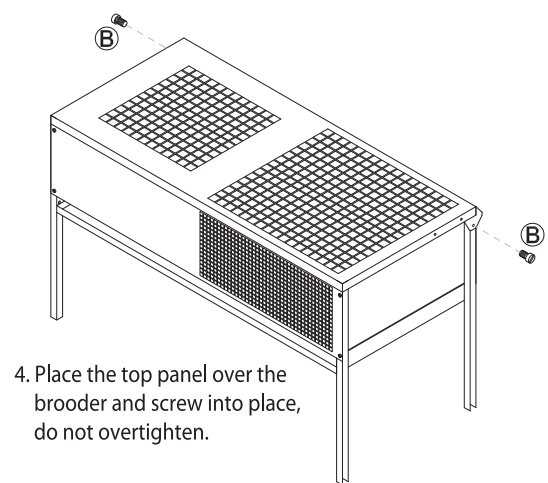

CHICK BROODER

Item # BROODER

Component Parts:

Contents:

- | | |
|-------------------------|------------------------|
| 1. Right side panel (1) | 5. Top panel (1) |
| 2. Left side panel (1) | 6. Wire floor (1) |
| 3. Front panel (1) | 7. Collecting tray (1) |
| 4. Rear panel (1) | 8. Lamp holder arm (1) |

Tools Needed:

- Flat-head screwdriver

Hardware Package:

- (A) Screw- M5 x 8mm (8)
- (B) Screw- M5 x 20mm (2)
- (C) Screw- M8 x 16mm (1)
- Cable tie (4)
- Threaded plastic insert (1)

Optional Accessories:

- 10.5" Brooder Reflector Lamp (Item #170017)
- 250 Watt Red Bulb For Brooder Lamp (Item #170024)
- 250 Watt Clear Heat Lamp Bulb (Item #170031)
- 1 Quart Plastic Feeder Base (Item #806)
- 1 Quart Screw-On Poultry Waterer Base (Item #740)
- 1 Quart Screw-On Poultry Jar (Item #690)

Assembly & Installation Instructions:

INCUBADORA DE POLLUELOS

Nro. de artículo BROODER

Componentes:

Contenido:

1. Panel lateral derecho (1)
2. Panel lateral izquierdo (1)
3. Panel frontal (1)
4. Panel posterior (1)
5. Panel superior (1)
6. Piso de alambre (1)
7. Bandeja colectora (1)
8. Brazo del portalámpara (1)