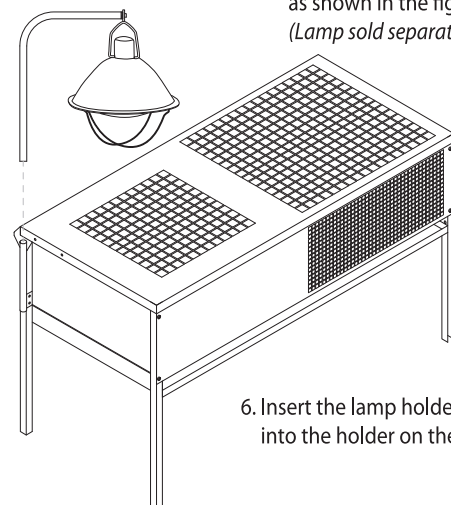

CHICK BROODER

Item # BROODER

Component Parts:

Contents:

- | | |
|-------------------------|------------------------|
| 1. Right side panel (1) | 5. Top panel (1) |
| 2. Left side panel (1) | 6. Wire floor (1) |
| 3. Front panel (1) | 7. Collecting tray (1) |
| 4. Rear panel (1) | 8. Lamp holder arm (1) |

Tools Needed:

- Flat-head screwdriver

Hardware Package:

- (A) Screw- M5 x 8mm (8)
- (B) Screw- M5 x 20mm (2)
- (C) Screw- M8 x 16mm (1)
- Cable tie (4)
- Threaded plastic insert (1)

Optional Accessories:

- 10.5" Brooder Reflector Lamp (Item #170017)
- 250 Watt Red Bulb For Brooder Lamp (Item #170024)
- 250 Watt Clear Heat Lamp Bulb (Item #170031)
- 1 Quart Plastic Feeder Base (Item #806)
- 1 Quart Screw-On Poultry Waterer Base (Item #740)
- 1 Quart Screw-On Poultry Jar (Item #690)

Assembly & Installation Instructions:

INCUBADORA DE POLLUELOS

Nro. de artículo BROODER

Componentes:

Contenido:

1. Panel lateral derecho (1)
2. Panel lateral izquierdo (1)
3. Panel frontal (1)
4. Panel posterior (1)
5. Panel superior (1)
6. Piso de alambre (1)
7. Bandeja colectora (1)
8. Brazo del portalámpara (1)